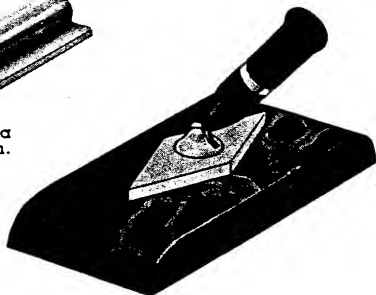

H063 GFIIA. Black and Gold Italian Marble. $2\frac{1}{2}$ x 5 inches. Gold trim. With No. 3 Pen $7.50.